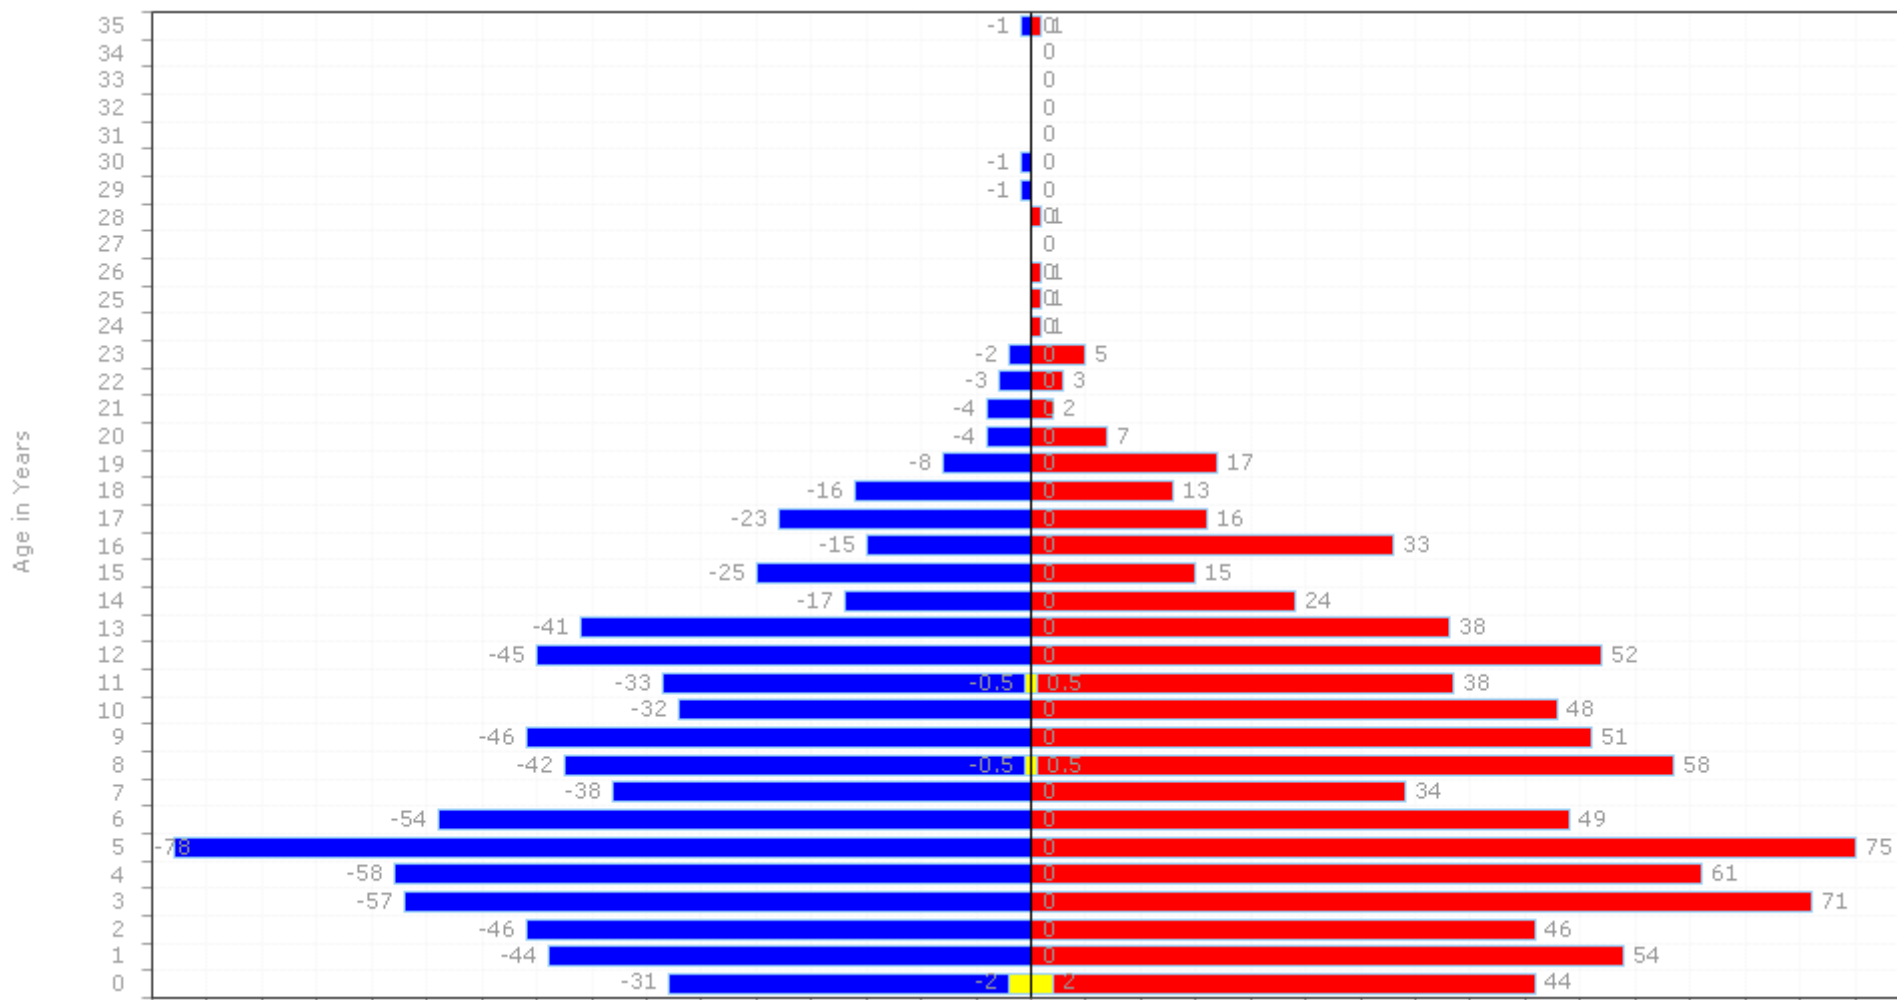

# Age Distribution

*Panthera tigris/Tiger*

Male

Female

Include Taxonomy below selected level: True  
 Global Scope: True  
 Number of Animals of Unknown Age Excluded: 181